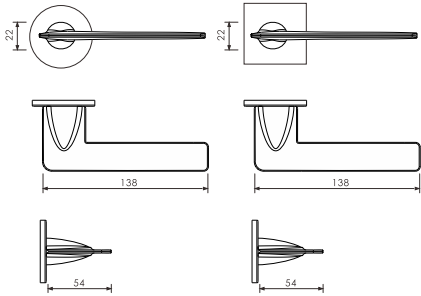

M306YR

M306YS

**Product size**

M306YR

M306YS

**Available Finish**

PC Polished Chrome

MSN Matt Satin Nickel