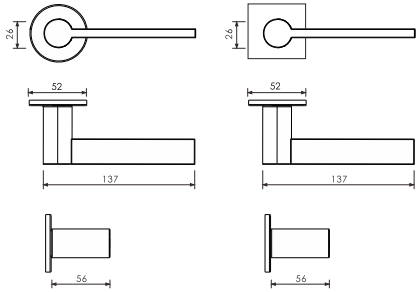

M308YR

M308YS

Product size

M308YR

M308YS

Available Finish

PG Polished Gold

BLK Matt Black