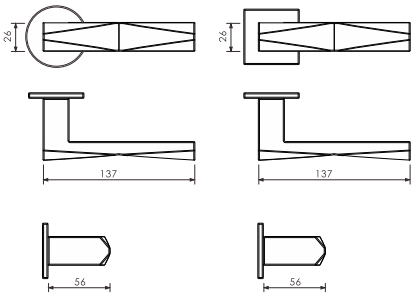

M309YR

M309YS

Product size

M309YR

M309YS

Available Finish

PC Polished Chrome

MSN Matt Satin Nickel