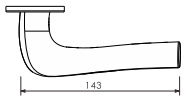

M310YR

M310YS

Product size

M310YR

M310YS

Available Finish

PC Polished Chrome

BLK Matt Black