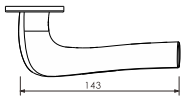

M310YR

M310YS

Product size

M310YR

M310YS

Available Finish

PC Polished Chrome

BLK Matt Black