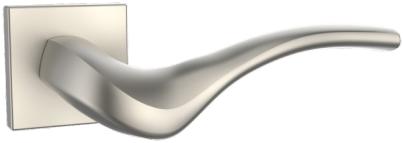

M310YR

M310YS

Product size

M310YR

M310YS

Available Finish

PC Polished Chrome

BLK Matt Black

PG Polished Gold

MSN Matt Satin Nickel

SBN Satin Black Nickel