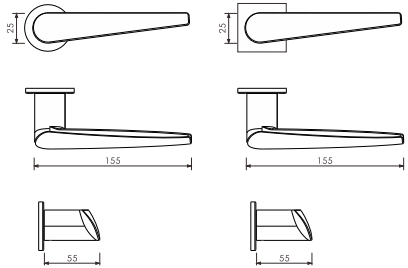

M336YR

M336YS

Product size

M336YR

M336YS

Available Finish

PC Polished Chrome

MAB Matt Antique Brass