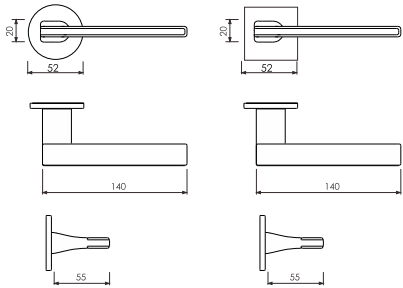

M343YR

M343YS

Product size

M343YR

M343YS

Available Finish

MSN&PC
Matt Satin Nickel & Polished Chrome

MSN&SBN
Matt Satin Nickel & Satin Black Nickel