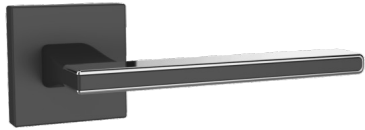

M343YR

M343YS

Product size

M343YR

M343YS

Available Finish

MSN&PC
Matt Satin Nickel & Polished Chrome

MSN&SBN
Matt Satin Nickel & Satin Black Nickel

BLK&PC
Matt Black & Polished Chrome