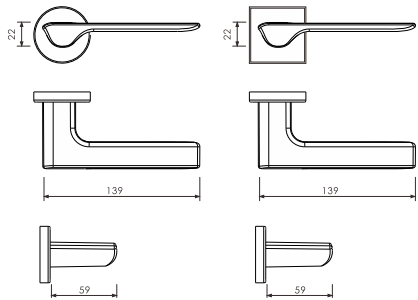

M349YR

M349YS

**Product size**

M349YR

M349YS

**Available Finish**

PC Polished Chrome

MSN Matt Satin Nickel