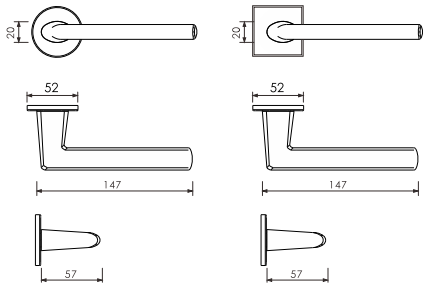

M332YR

M332YS

Product size

M332YR

M332YS

Available Finish

PC Polished Chrome

PG Polished Gold