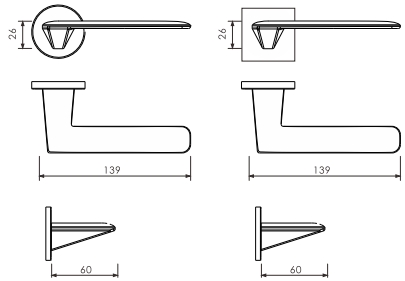

M341YR

M341YS

Product size

M341YR

M341YS

Available Finish

PC Polished Chrome

PG Polished Gold